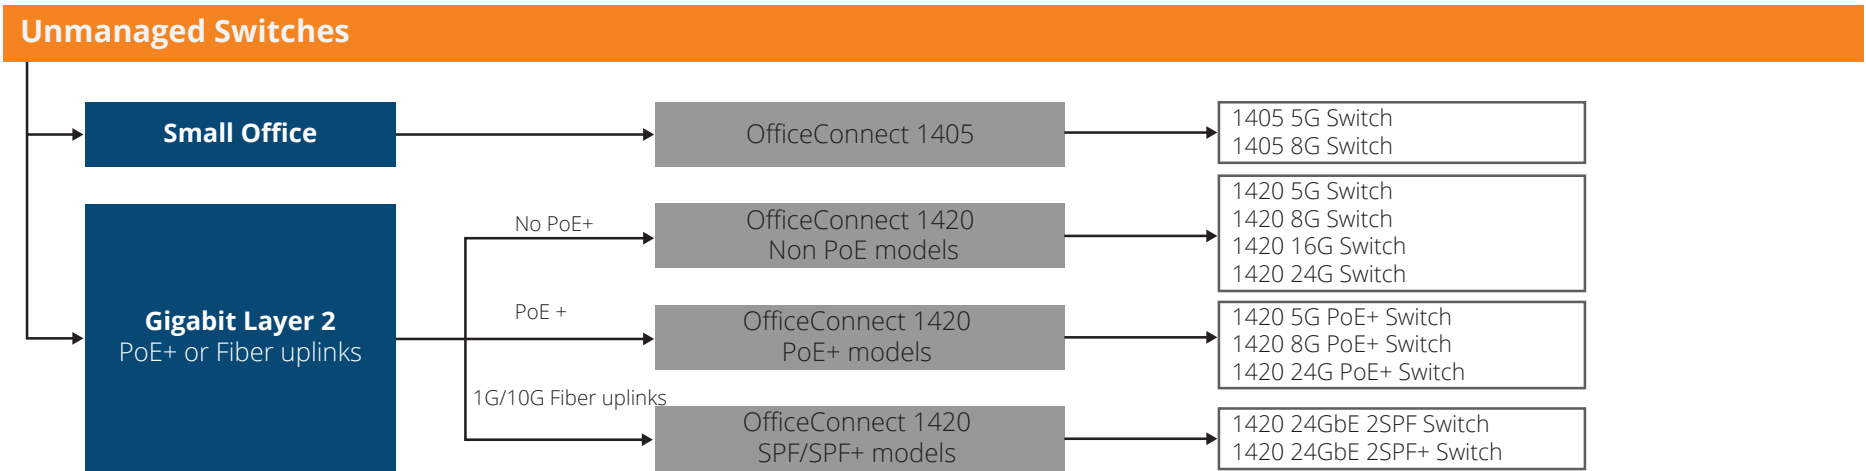

Learn more at hpe.com/officeconnect