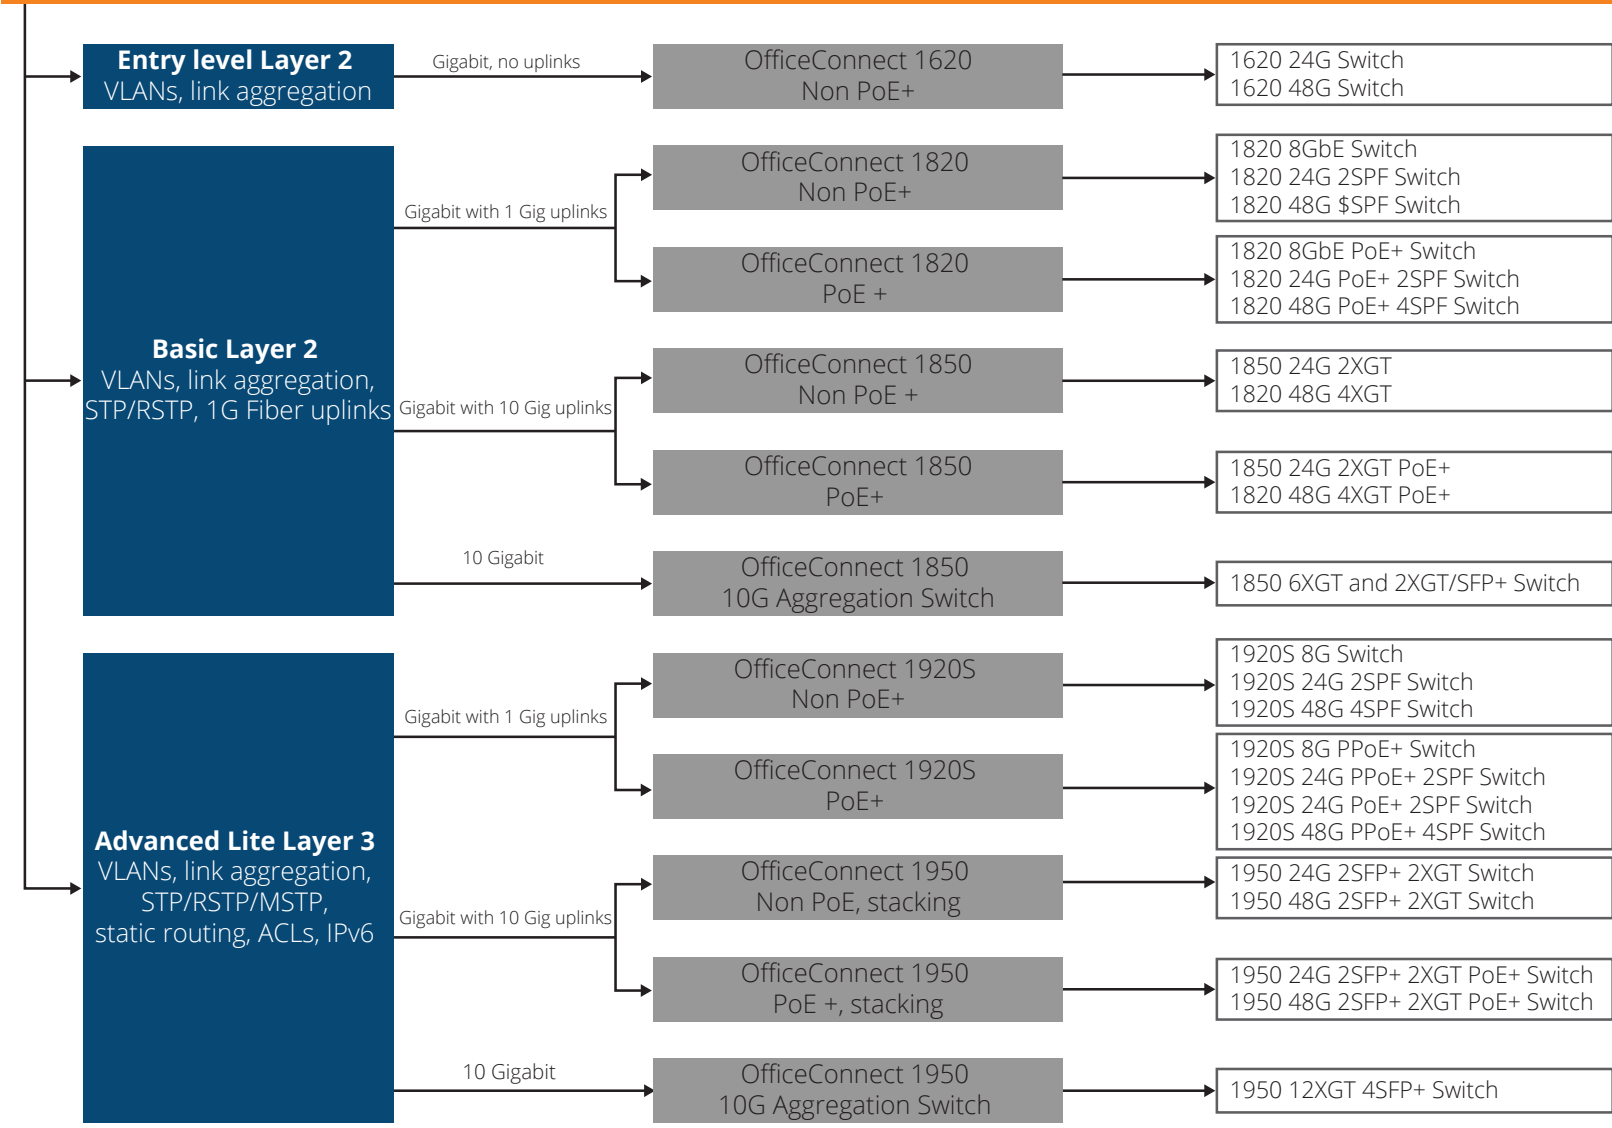

Smart Managed Switches